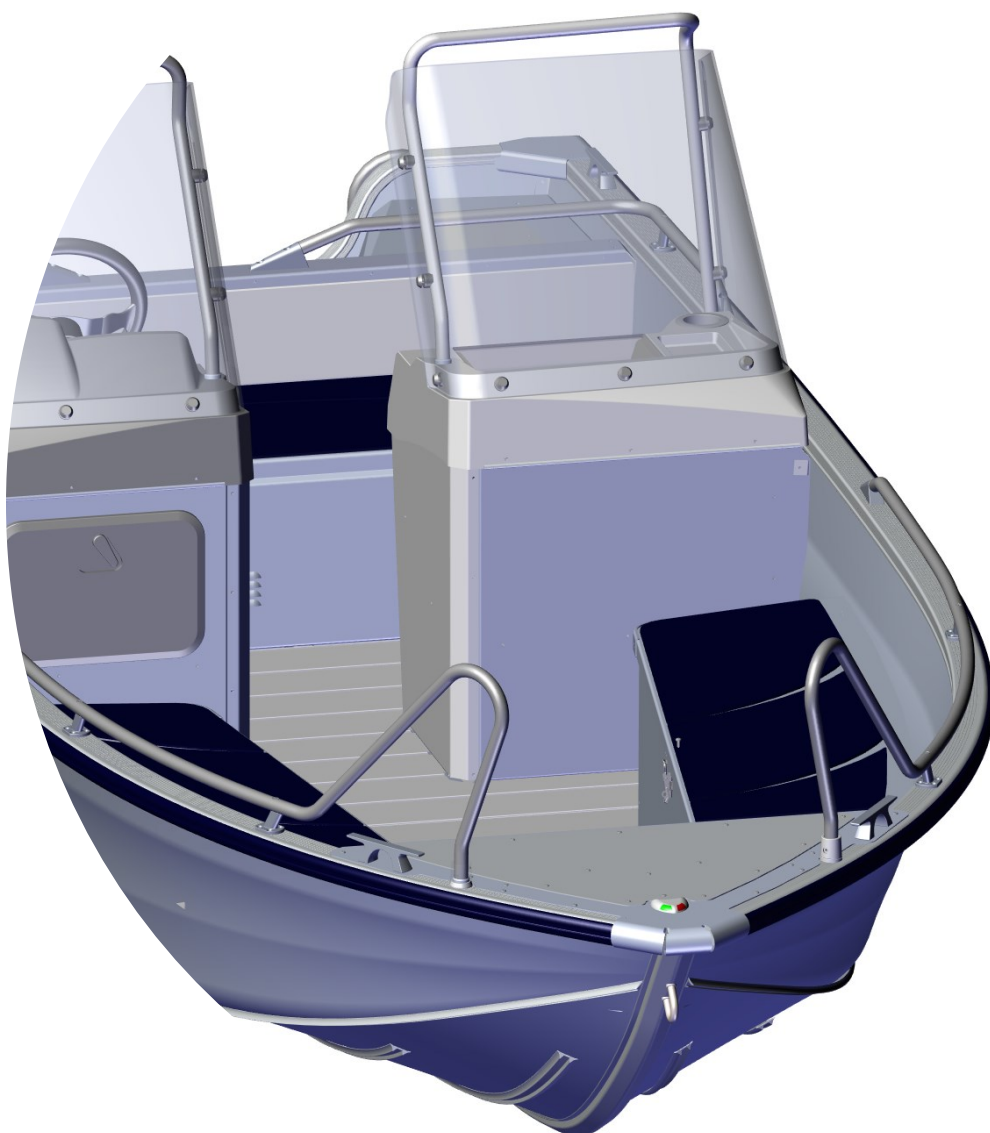

# Pulpet 460 vänster 2015- Console 460 left 2015-

Art.No. 714460

Aluminiumbåtar

|   |   |
|---|---|
| Arkip 530BR   | – |
| Arkip 460   | • |
| Sportsman 445 Catch                                 | – |
| Sportsman 445 Max                                   | – |
| Sportsman 445 Basic                                 | – |
| Sportsman 400                                       | – |
| Sportsman 355                                       | – |
| Fishing 440   | – |
| Fishing 410   | – |
| Inkas 525   | – |
| Inkas 495   | – |
| Inkas 465   | – |
| Inkas 465L  | – |
| • = passar / fits<br>– = passar inte / does not fit |   |