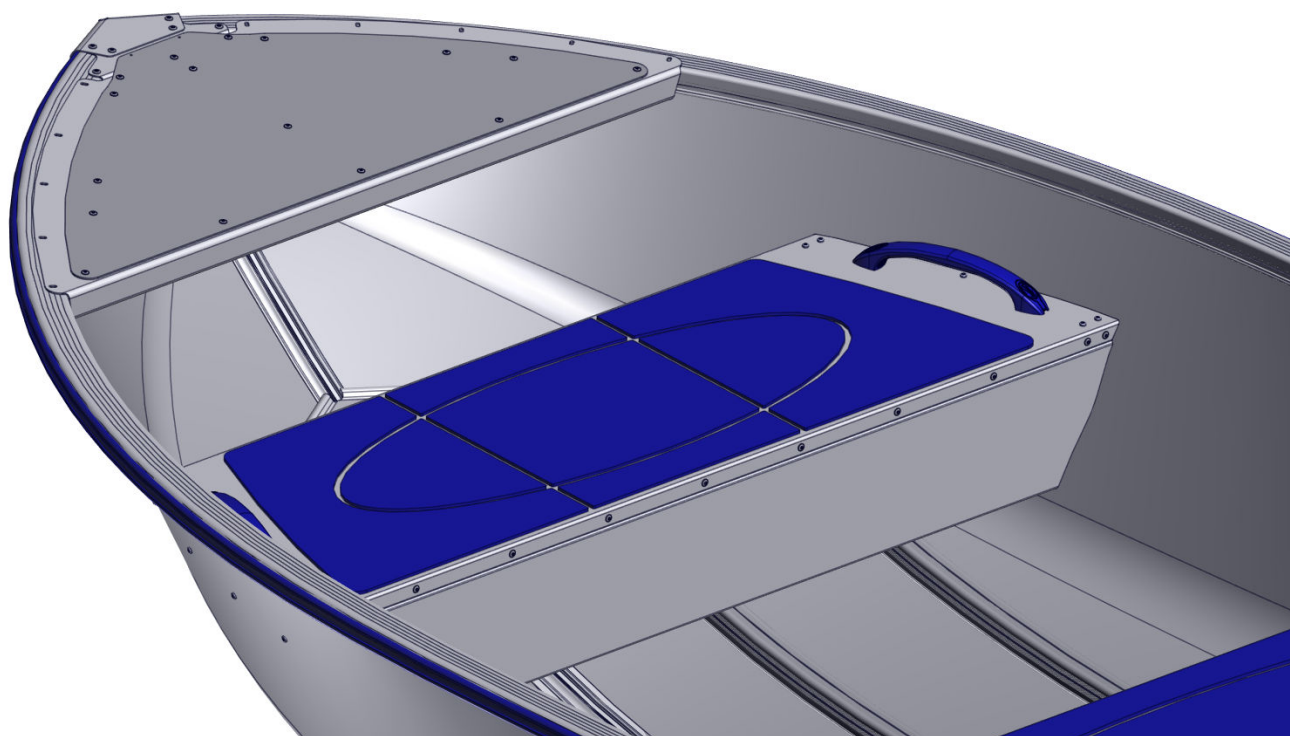

Fördäck 400 Sportsman

Foredeck 400 Sportsman

Art.Nr. 712 022

Aluminiumbåtar

Arkip 530BR	–
Arkip 460	–
Sportsman 445 Catch	–
Sportsman 445 Max	–
Sportsman 445 Basic	–
Sportsman 400	•
Sportsman 355	–
Fishing 440	–
Fishing 410	–
Inkas 525	–
Inkas 495	–
Inkas 465	–
Inkas 465L	–
• = passar / fits – = passr inte / does not fit	